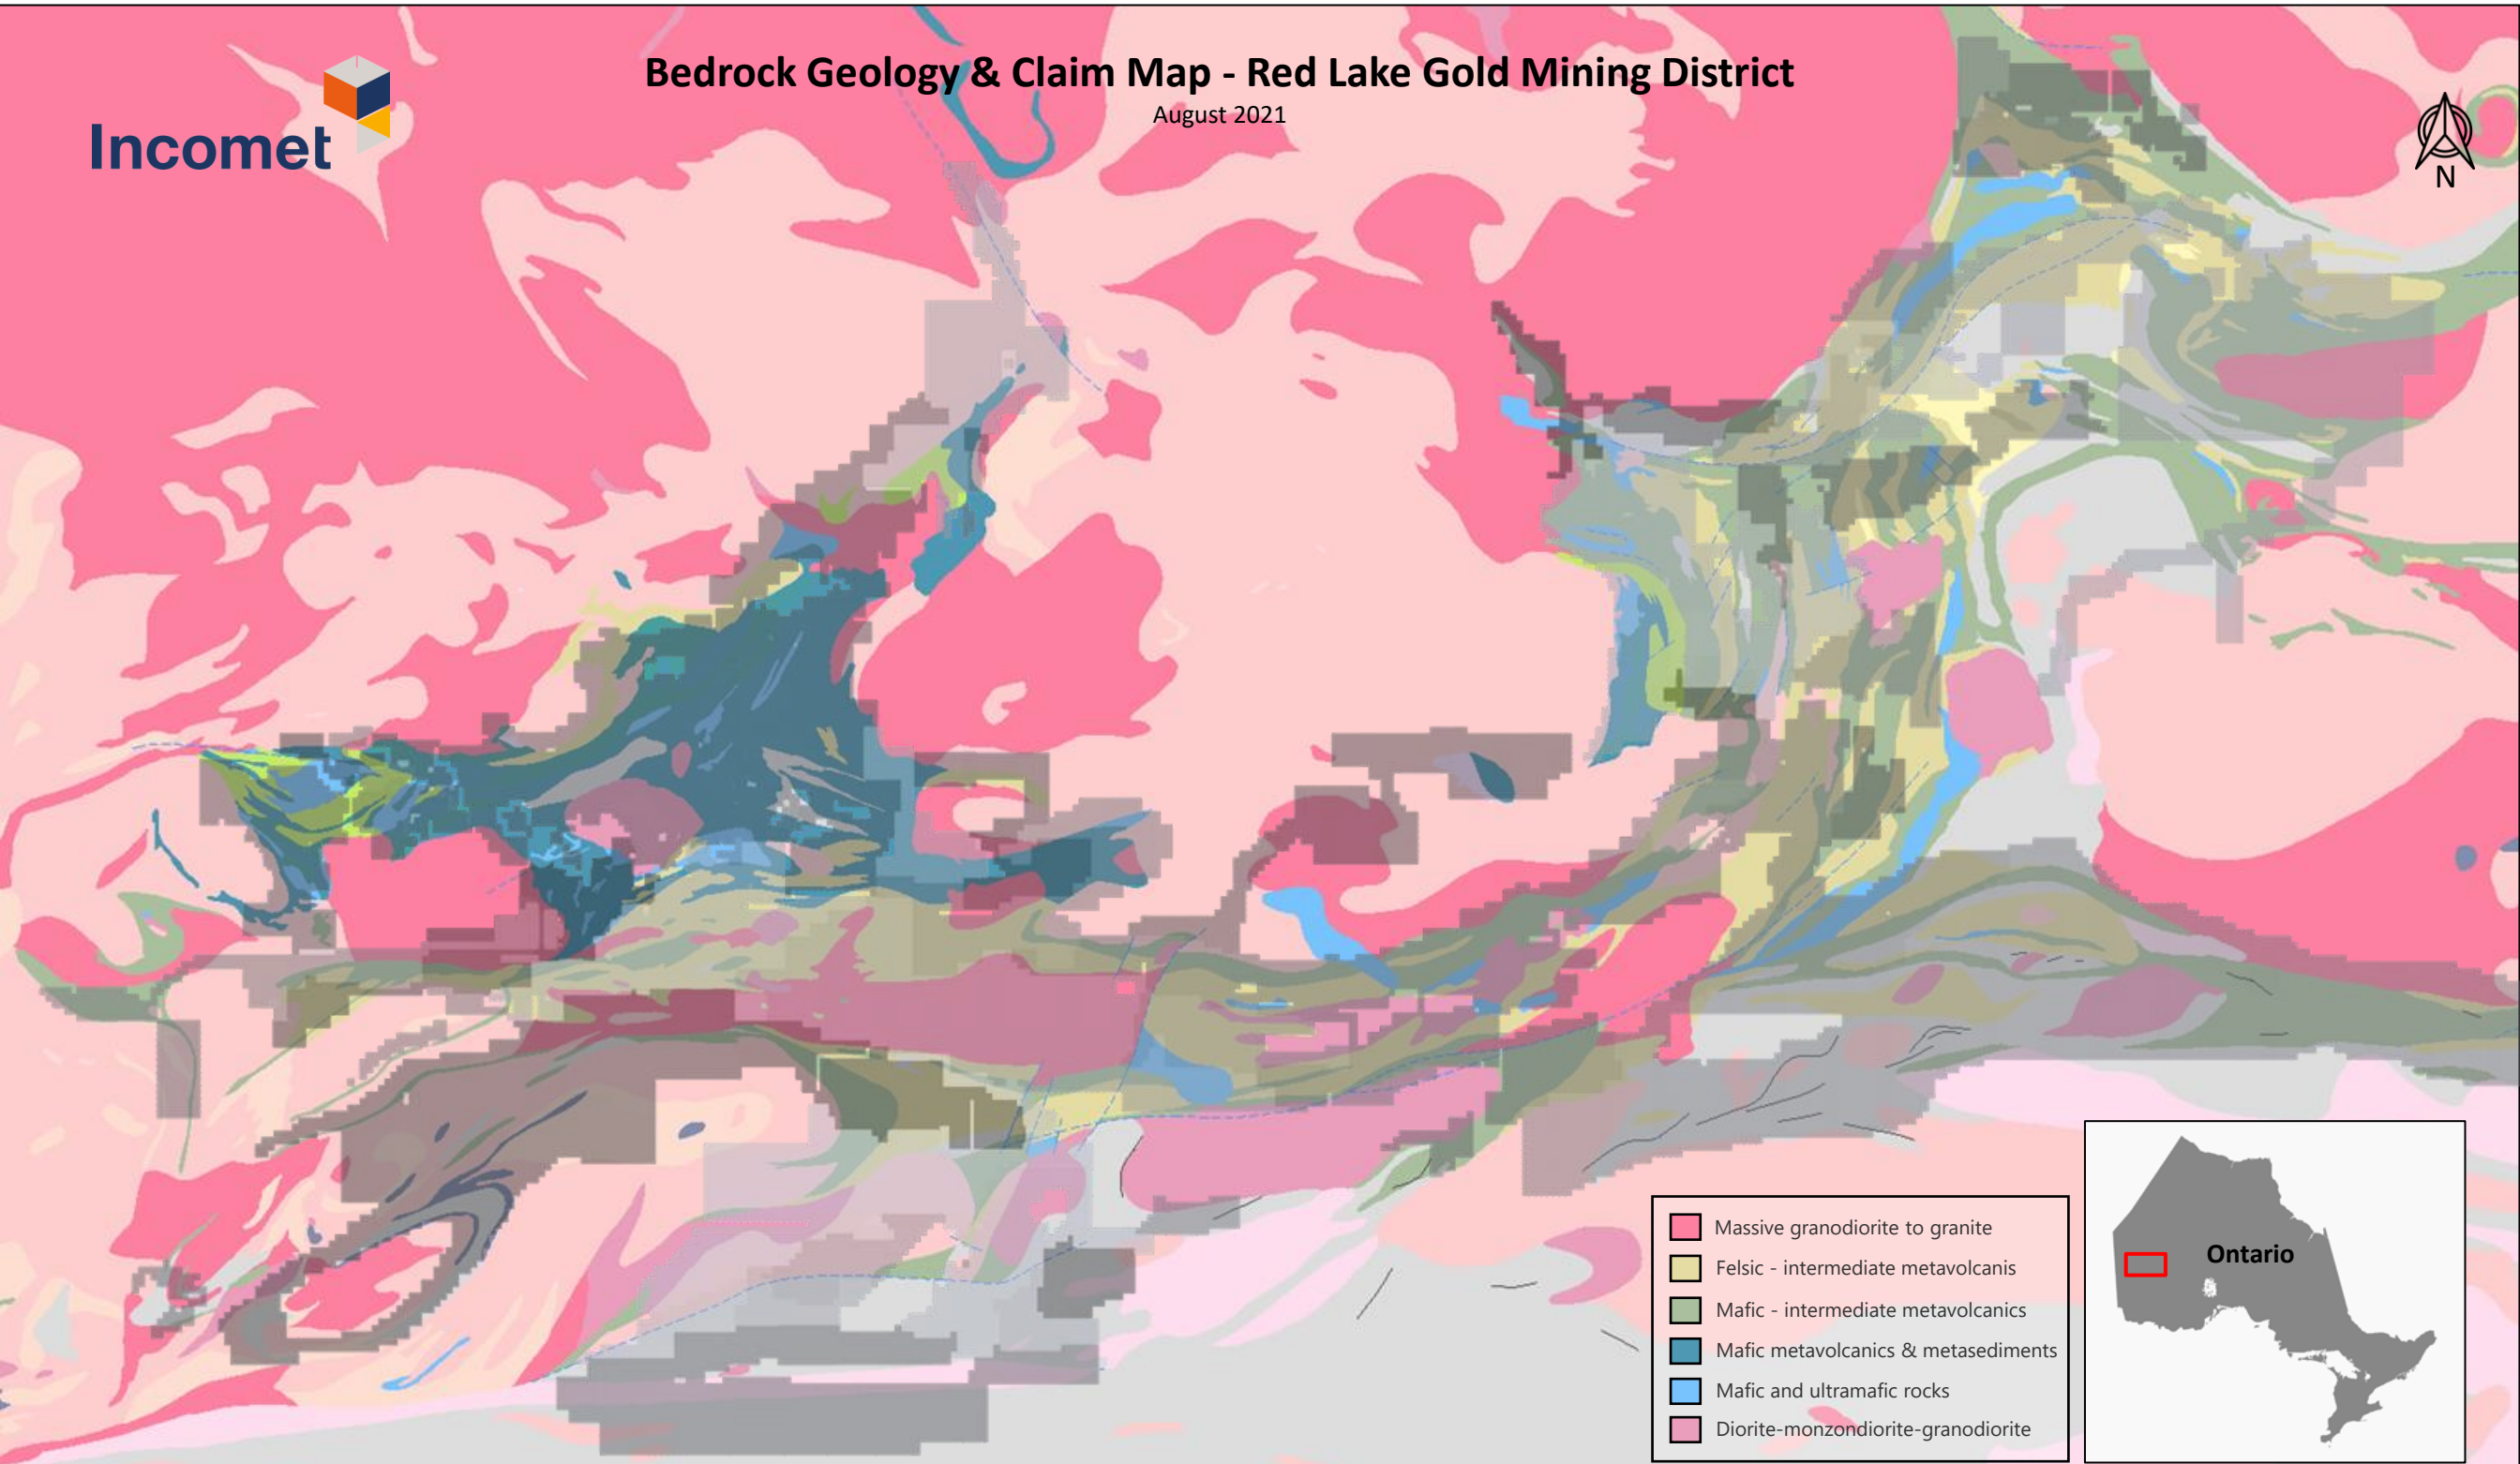

# Claim Map - Red Lake Gold Mining District

August 2021

# Bedrock Geology & Claim Map - Red Lake Gold Mining District

August 2021

-  Massive granodiorite to granite
-  Felsic - intermediate metavolcanis
-  Mafic - intermediate metavolcanics
-  Mafic metavolcanics & metasediments
-  Mafic and ultramafic rocks
-  Diorite-monzodiorite-granodiorite