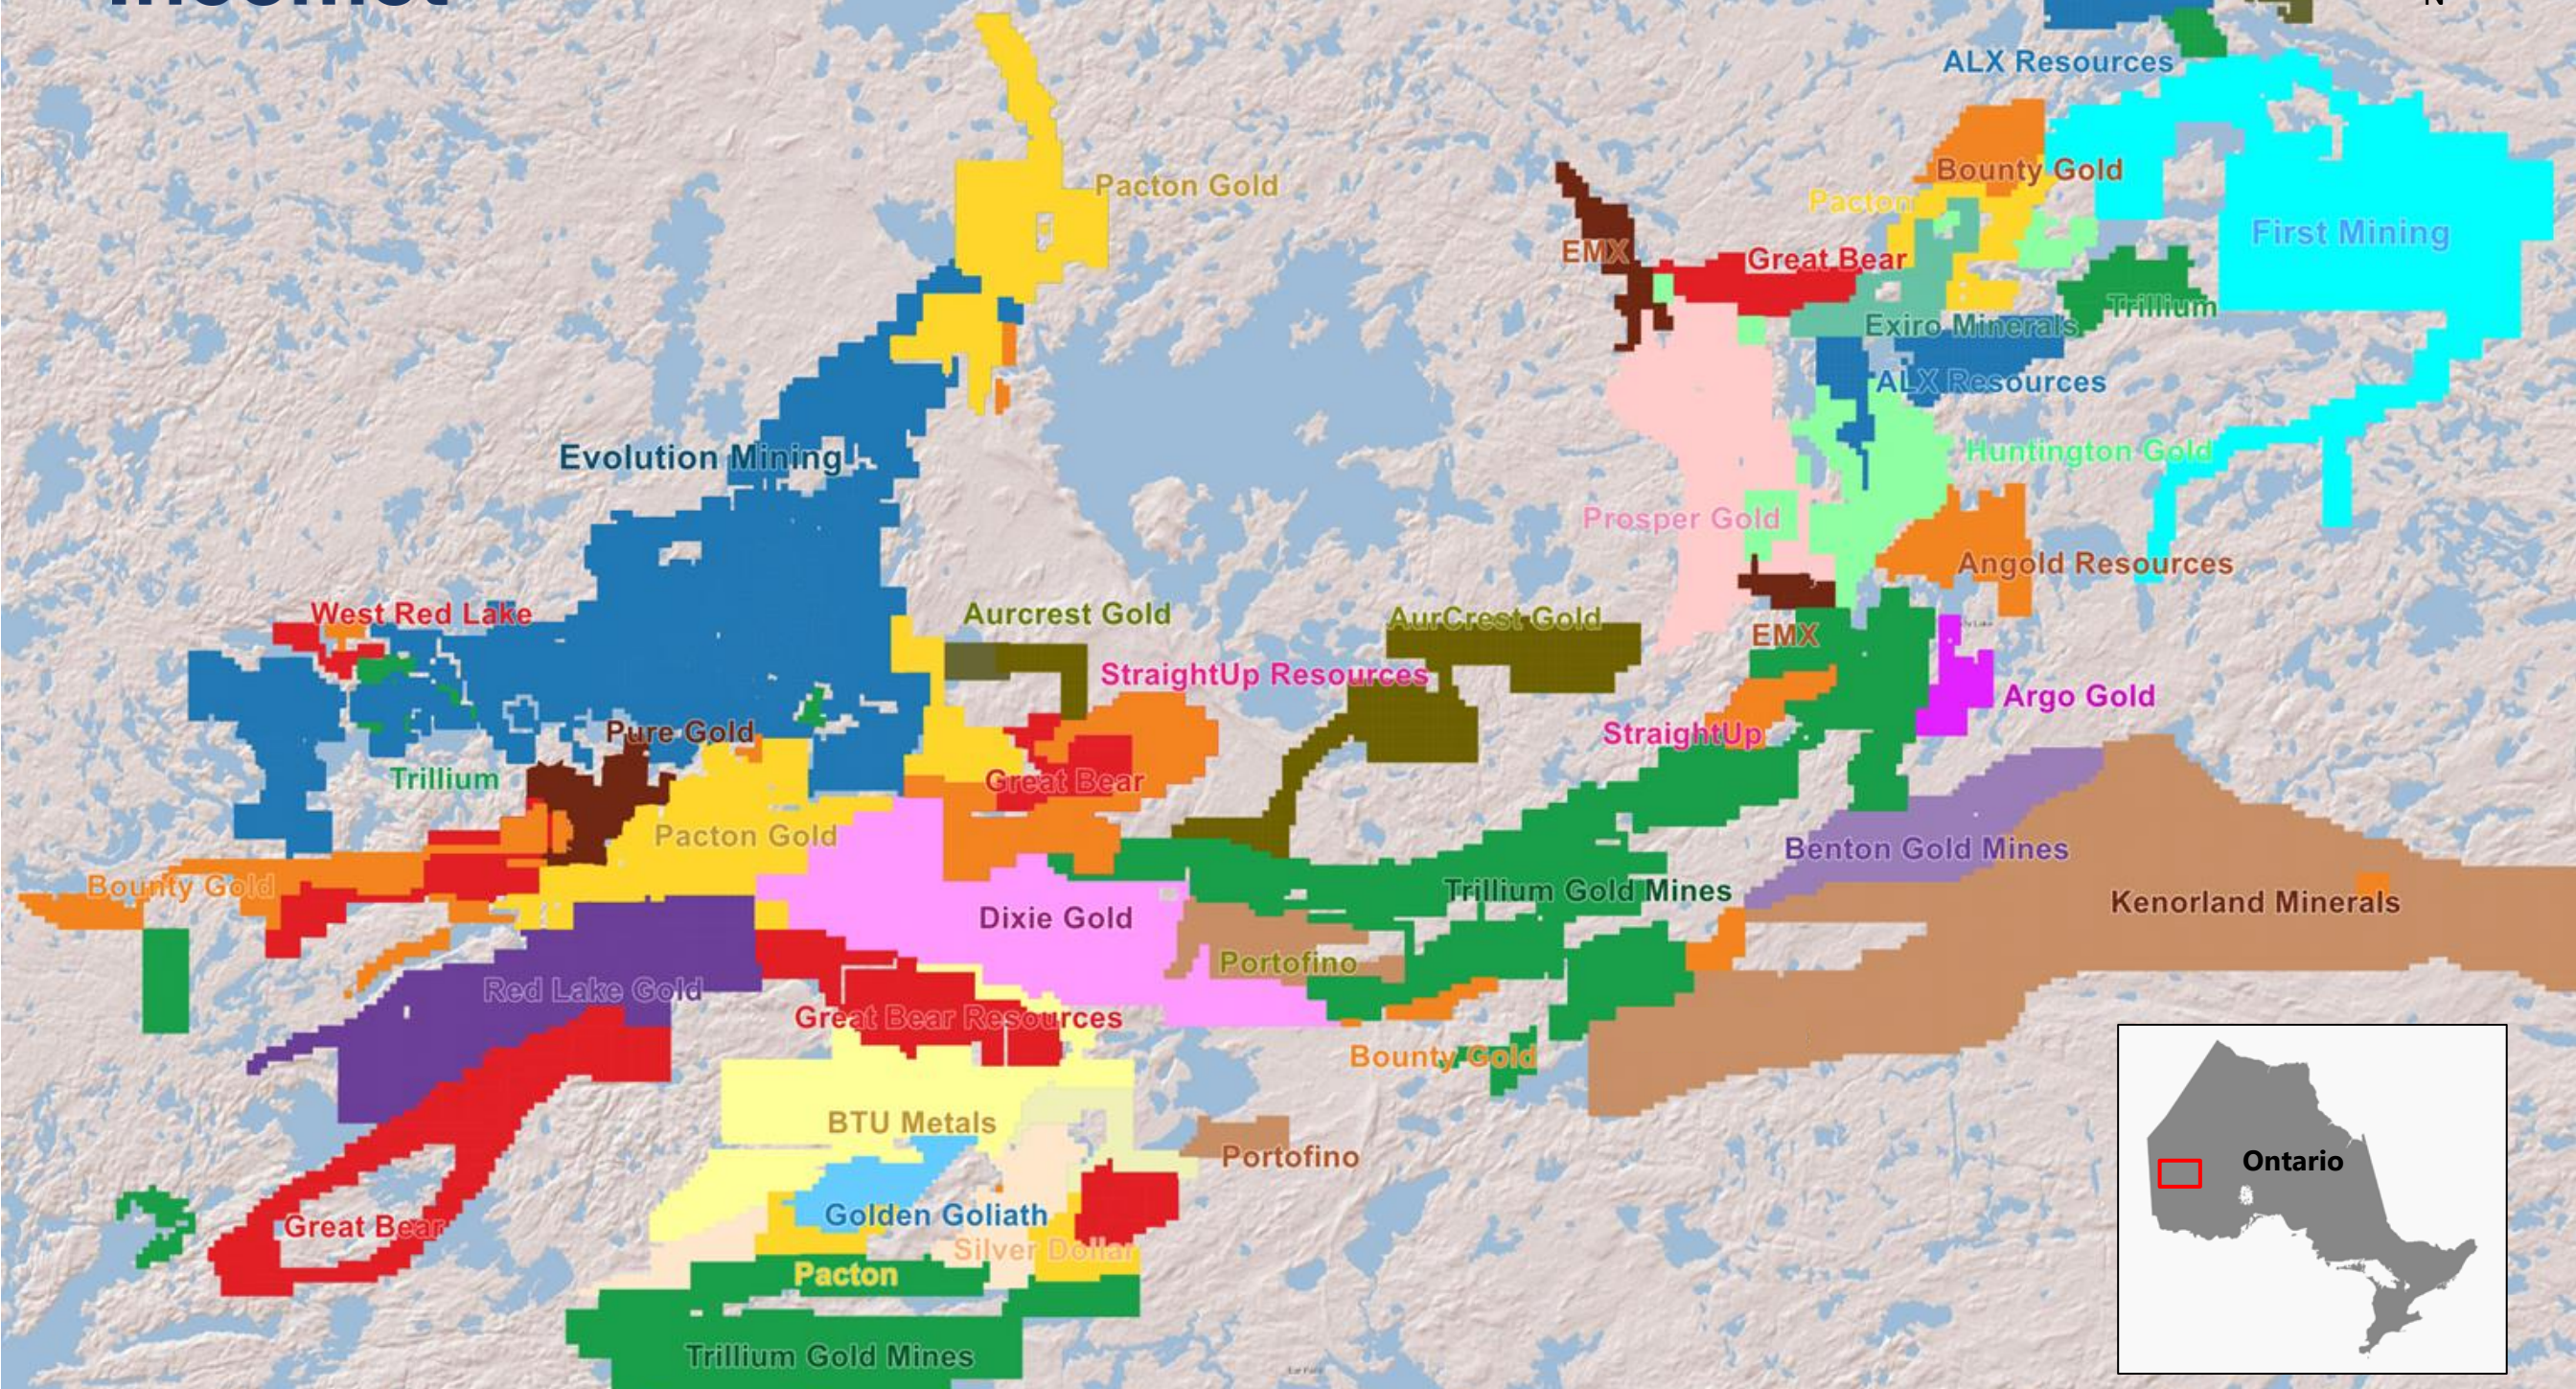

# Claim Map - Red Lake Gold Mining District

August 2021

# Bedrock Geology & Claim Map - Red Lake Gold Mining District

August 2021

-  Massive granodiorite to granite
-  Felsic - intermediate metavolcanis
-  Mafic - intermediate metavolcanics
-  Mafic metavolcanics & metasediments
-  Mafic and ultramafic rocks
-  Diorite-monzodiorite-granodiorite